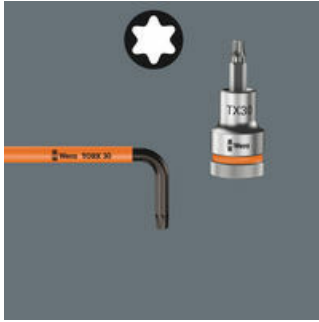

L-Keys for TORX® Screws

Take it easy tool finder system

Take it easy tool finder system - with profile and size colour-coding for quick and easy tool selection. Colour-coded system for hexagon drive screws (L-Keys, Zyklop bit sockets), external hex drive screws and nuts (Joker wrenches, Zyklop sockets and Zyklop bit sockets with holding function), and TORX® drive screws (L-Keys, Zyklop bit sockets).

Web link

<https://products.wera.de/en/l-keys_l-keys_for_torx_screws_967_9_tx_xl_multicolour_1.html>

Wera - 967/9 TX XL Multicolour 1
05024480001 - 4013288193544

Wera Werkzeuge GmbH
Korzter Straße 21-25
D-42349 Wuppertal
Tel: +49 (0)2 02 / 40 45-0
E-Mail: info@wera.de